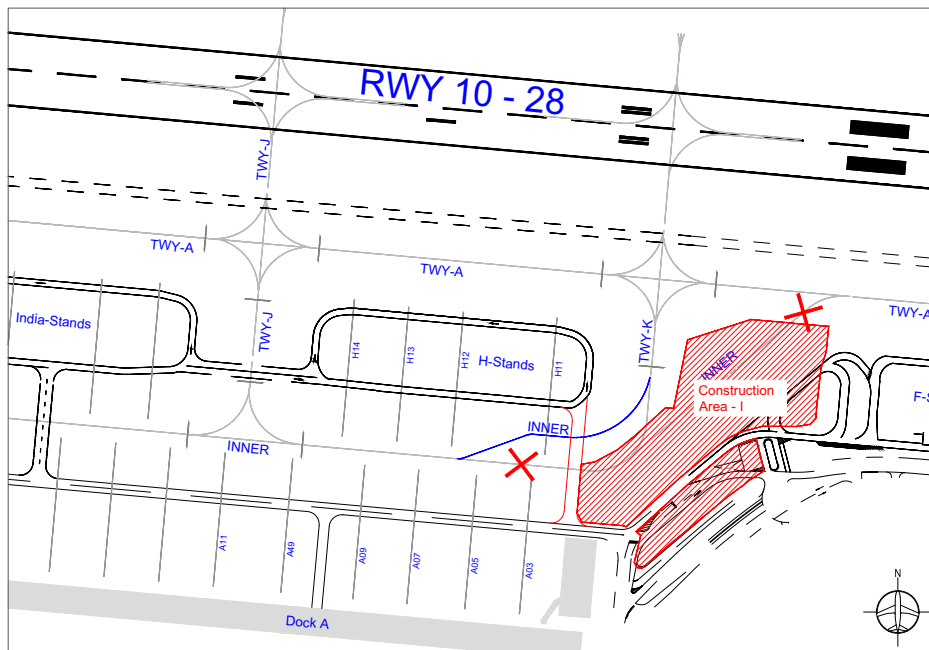

Airport Zurich LSZH: Project - Reconstruction Apron South - Phase B1 - INNER

Construction Work aprx. 09 July 2024 to 21 November 2025

Phase I

(Start aprx. 09 Jul 2024 end of phase I aprx. 25 Oct 2024 - will be published by NOTAM)

- TWY INNER BTN TWY ALPHA AND TWY KILO CLSD DUE TO WIP TWY.
- TWY INNER BTN TWY JULIETT AND TWY KILO RESTRICTED TO CODE C ACFT. USE MIN POWER ONLY.
- TAX ON TEMP MARKED CL. NO CL LGT PROVIDED. TAX WITH CTN.

Overview phase I