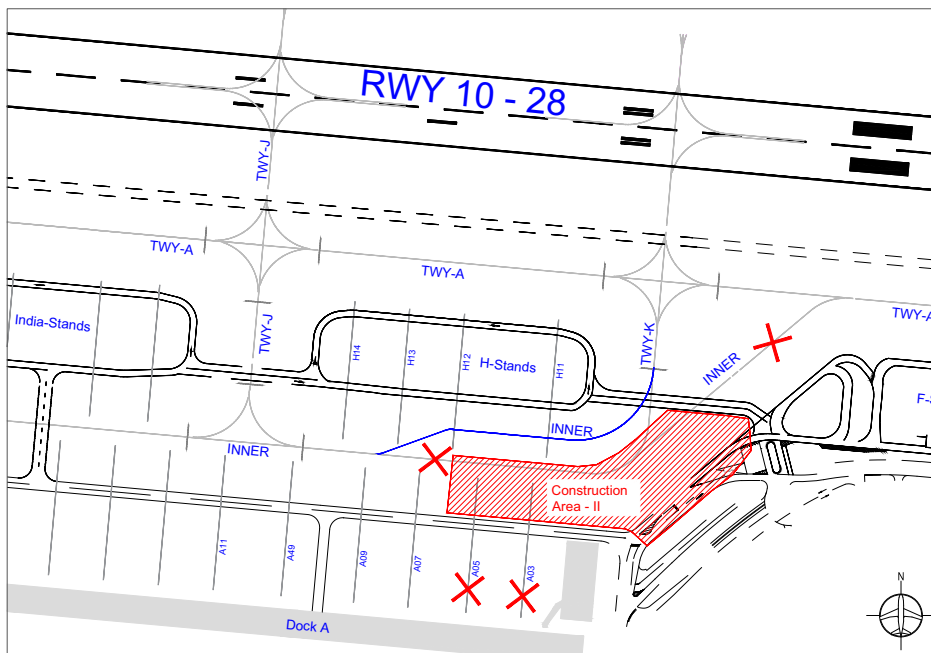

Phase II

(Start aprx. 26 Oct 2024 end of phase I aprx. 31 Jan 2025 - will be published by NOTAM)

- TWY INNER BTN TWY ALPHA AND TWY KILO CLSD DUE TO WIP TWY.
- TWY INNER BTN TWY JULIETT AND TWY KILO RESTRICTED TO CODE C ACFT. USE MIN POWER ONLY.
- TAX ON TEMP MARKED CL. NO CL LGT PROVIDED. TAX WITH CTN.
- STANDS A03 AND A05 CLSD.

Overview phase II