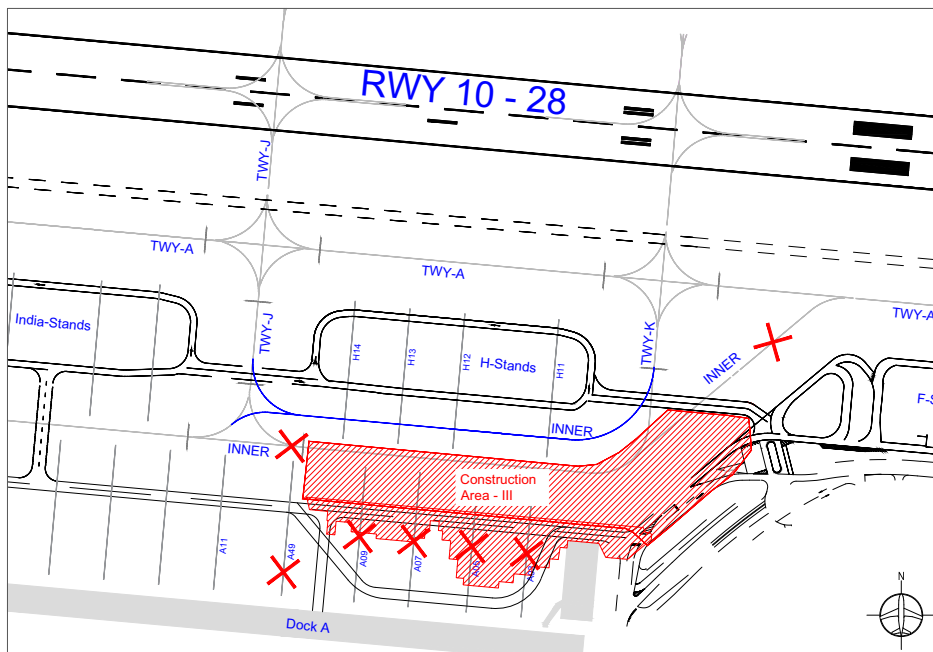

Overview phase II

Phase III

(Start aprx. 01 Feb 2025 end of phase I aprx. 21 Nov 2025 - will be published by NOTAM)

- TWY INNER BTN TWY ALPHA AND TWY KILO CLSD DUE TO WIP TWY.
- TWY INNER BTN TWY JULIETT AND TWY KILO RESTRICTED TO CODE C ACFT. USE MIN POWER ONLY.
- TAX ON TEMP MARKED CL. NO CL LGT PROVIDED. TAX WITH CTN.
- STANDS A03, A05, A07, A09 AND A49 CLSD.

Overview phase III

THIS PAGE INTENTIONALLY LEFT BLANK