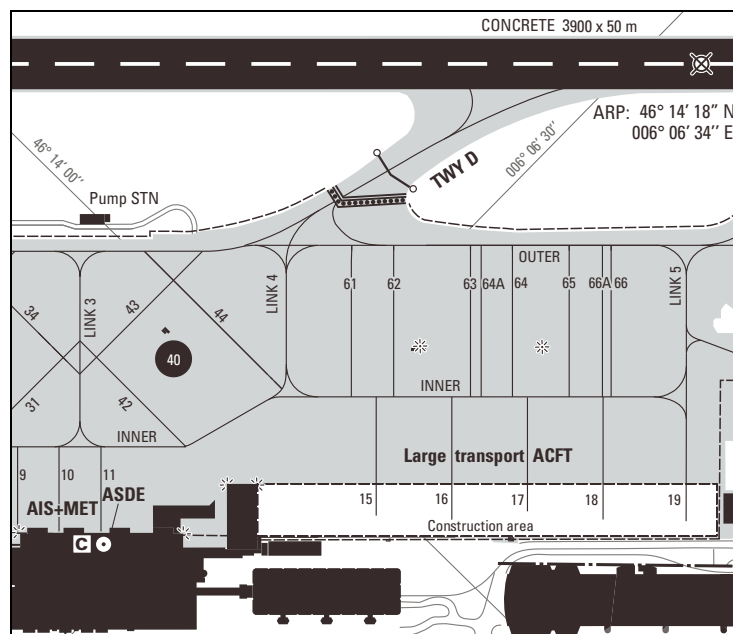

AIP Services
P.O. Box
CH-8602 Wangen bei Dübendorf
Switzerland

CNL AIP SUP 011/2017

LSGG Evolving construction area on AREA SOUTH

Evolving construction area on the apron for large transport aircraft

- Stand 14 closed.
- Evolving construction area on stands 15, 16, 17, 18 and 19.
- Operators should expect stands 15, 16, 17, 18 and 19 to be open intermittently.
- Access to stands 15, 16, 17, 18 and 19 with follow me and marshaller services only. No visual docking guidance system is provided.
- MAX aircraft length: 66.8 metres
- Expect mobile cranes on the evolving construction area. All marked and lighted. Top at 131 ft AGL resp. 1511.0 ft AMSL.